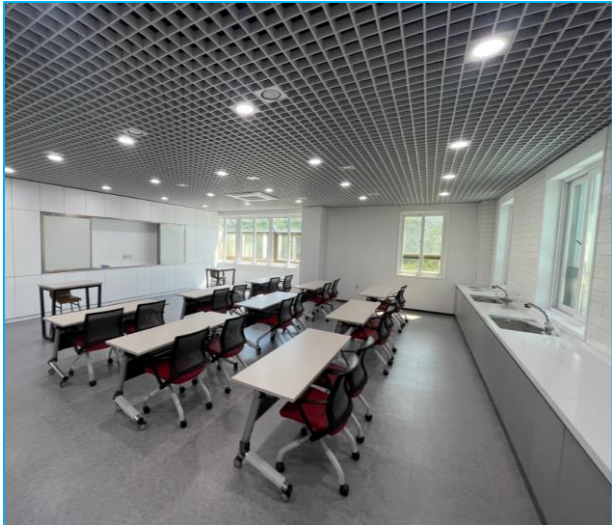

We proceed with a perfect delivery due to years of know-how.